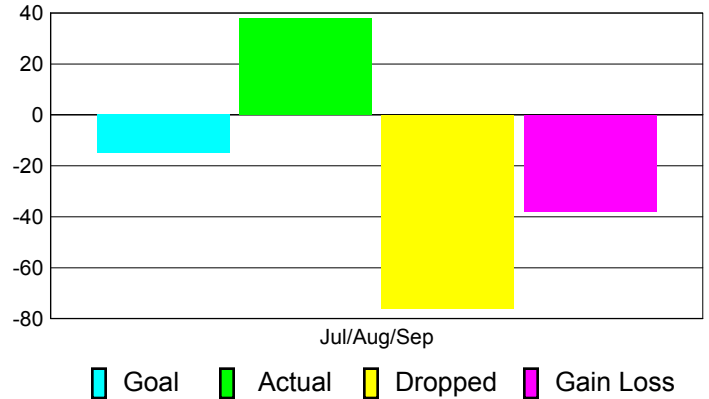

### YTD Status Quo Clubs 2012-2013

Status Quo Clubs Compared to Status Quo Members

## MEMBERSHIP

**Membership Results**  
2012-2013

**Membership**  
2011-2012

| Month         | Net Memb Goal | Actual New Memb | Actual Dropped Memb | Gain/Loss of Memb | Gain/Loss of Memb |
|---------------|---------------|-----------------|---------------------|-------------------|-------------------|
| Jul/Aug/Sep   | -15           | 38              | -76                 | -38               | -24               |
| <b>Totals</b> | <b>-15</b>    | <b>38</b>       | <b>-76</b>          | <b>-38</b>        | <b>-24</b>        |

### Membership Results 2012-2013

Goal, New, Dropped, Gain/Loss

### Comparison of Membership Gain/Loss

Current Year Compared to the Previous Year